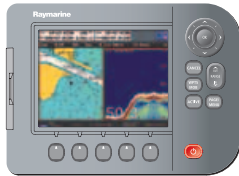

2011 Power Electronic Pack

A50D Display 5" 640x480 TFT 256 Colour

GPS chartplotter.
Preloaded with Navionics Silver Europe cartography,
Fishfinder HD Digital 500W

Transducer not supplied

Raymarine part number: **E62184-EU**.