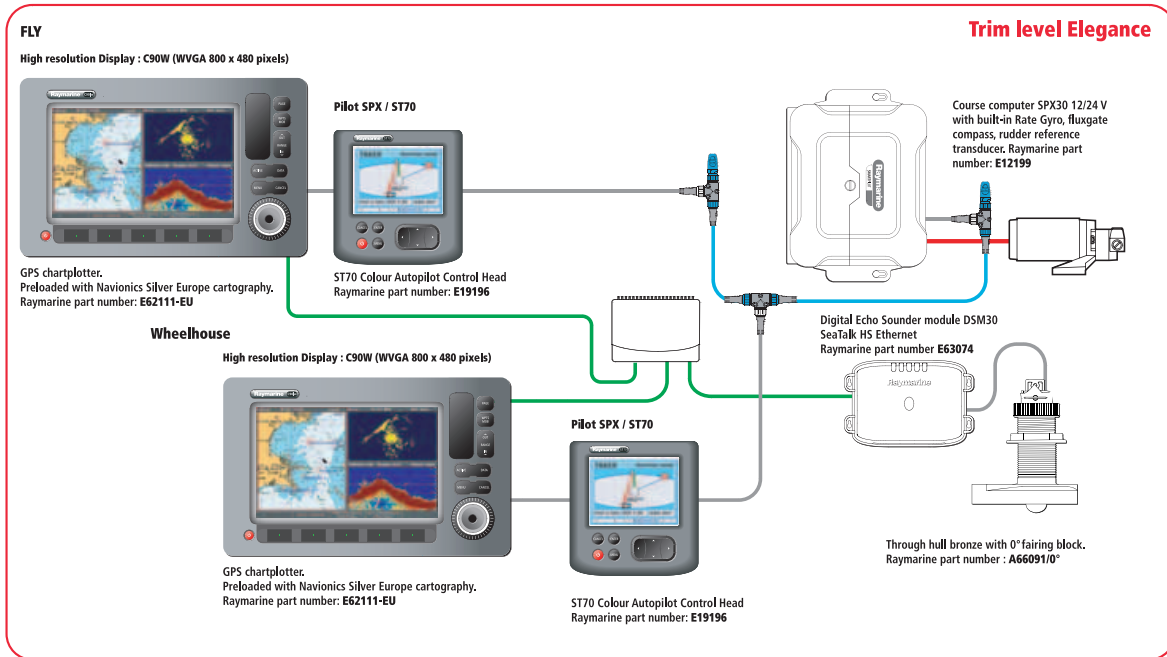

Trim level 2011 Power

2011 Power Electronic Pack & Option

HD Digital Radar radome antenna

4kw 48 NM 18" HD DIGITAL radar antenna supplied with antenna cable. Raymarine part number: E92142 + A55079

Class D DSC VHF radio with second station

Extra Loudspeaker and second station Raymarine part numbers : E45002 + E45013
VHF DCS Ray240E Raymarine part numbers : E42002
Supplied with handset and loudspeaker

C120W display instead of C90W at the Wheelhouse
High resolution Display : C120W EU WXGA 1280 x 800 pixels

GPS chartplotter. Preloaded with Navionics Silver Europe cartography. Raymarine part number: E62113-EU

Electronic Pack

Option